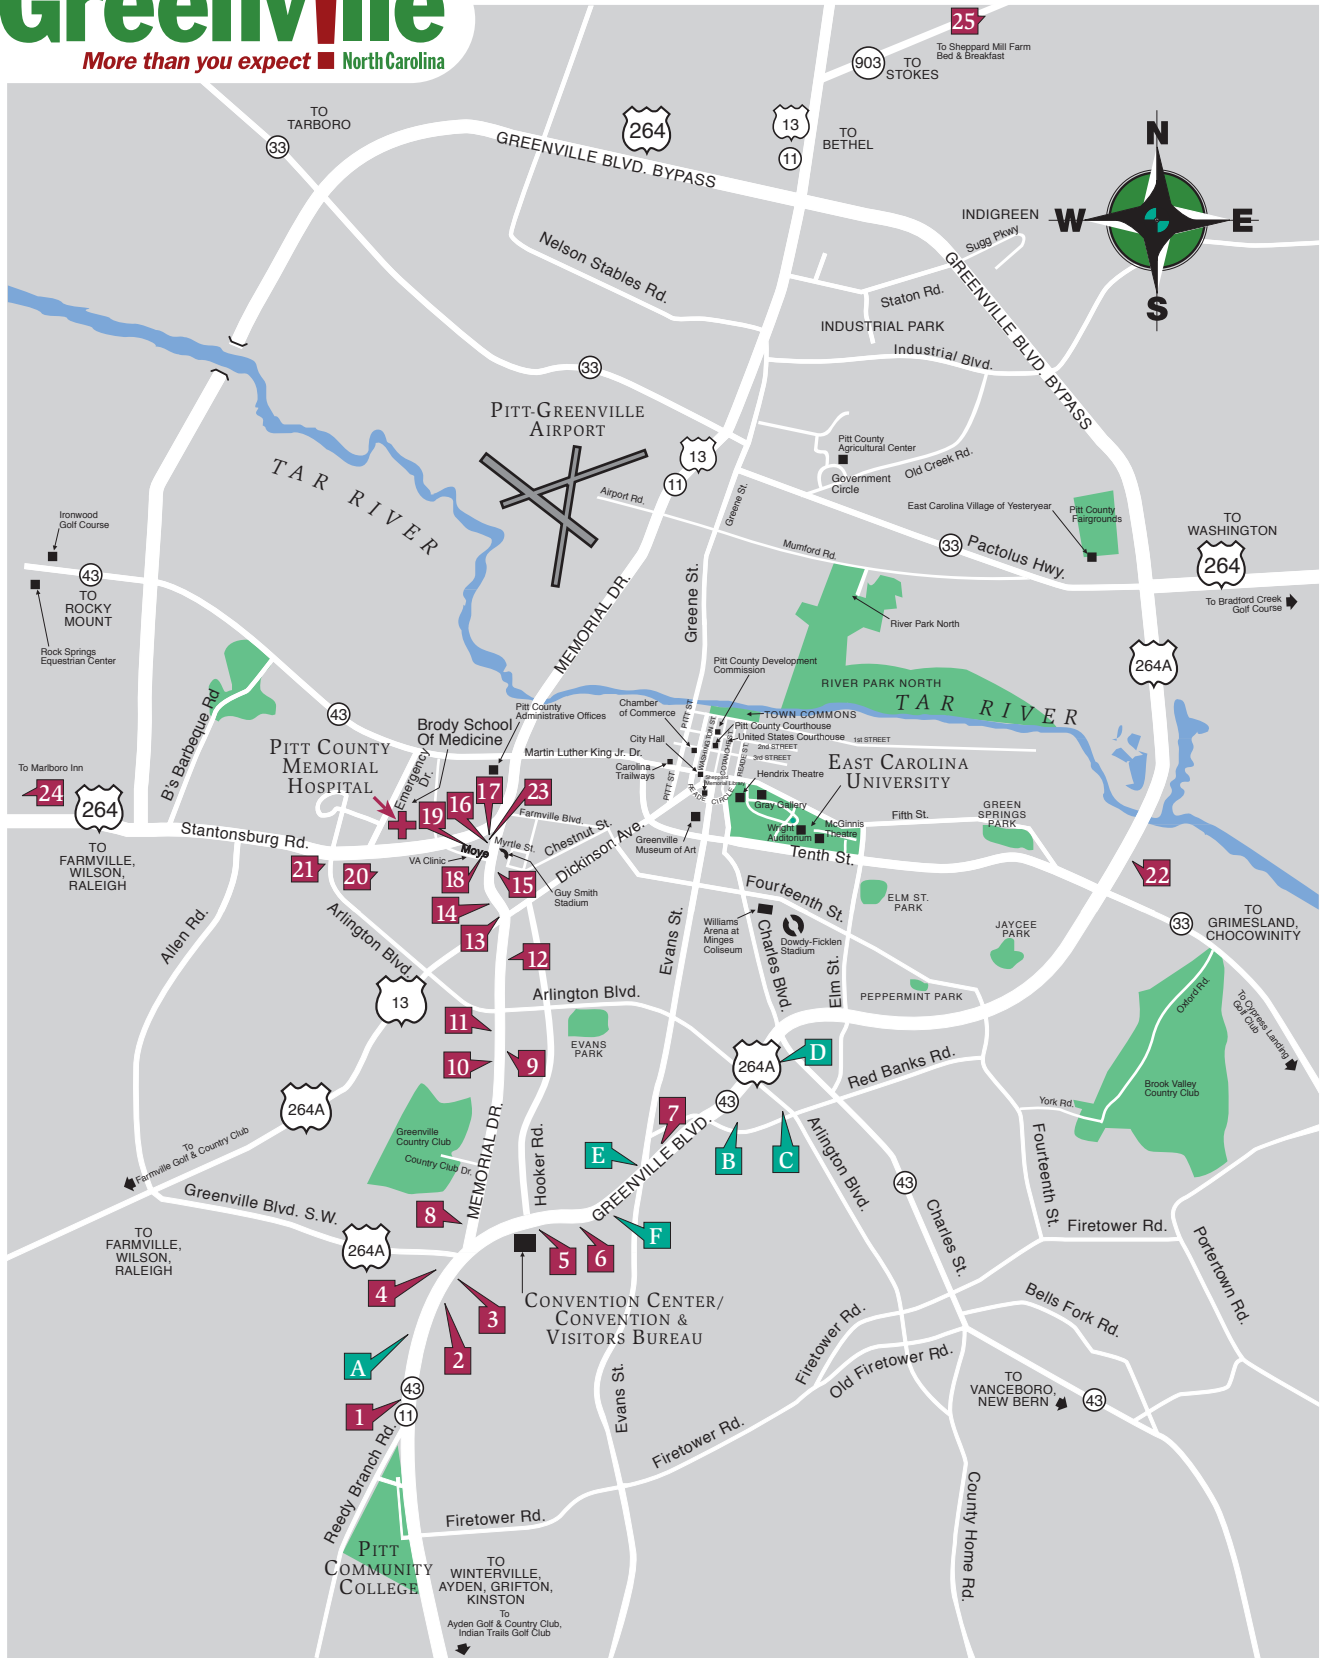

Greenville

More than you expect ■ North Carolina

[Click here for detail of Uptown Greenville](#)

[Click here for map legend and points of interest](#)

UPTOWN

1. Chamber of Commerce
2. City Hall
3. Sheppard Memorial Library
4. Pitt County Courthouse
5. United States Courthouse

Shopping

Map Code/Point of Interest

- A Carolina East Mall
- B The Lynndale Shoppes
- C Arlington Village
- D Colonial Mall
- E University Commons
- F Lynncroft

[Back to main map](#)