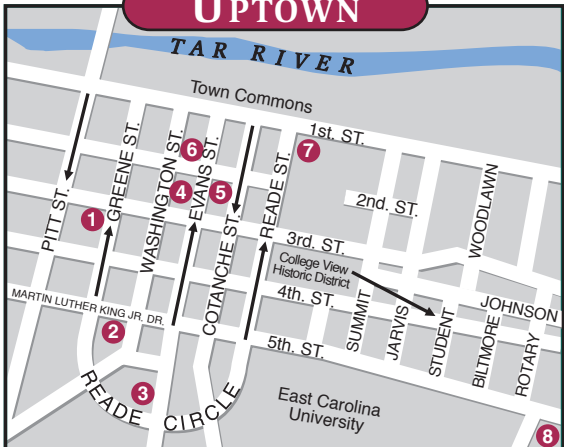

Greenville

More than you expect ■ North Carolina

[Click here for detail of Uptown Greenville](#)

[Click here for map legend and points of interest](#)

UPTOWN

1. Chamber of Commerce
2. City Hall
3. Sheppard Memorial Library
4. Pitt County Courthouse
5. United States Courthouse

Shopping

Map Code/Point of Interest

- A Carolina East Mall
- B The Lynndale Shoppes
- C Arlington Village
- D Colonial Mall
- E University Commons
- F Lynncroft

[Back to main map](#)